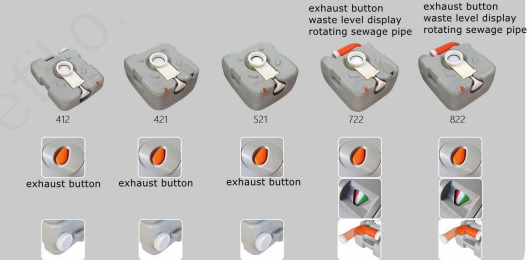

container quantity	10L, 12L	20GP—600pcs	15L	20GP—510pcs
		40GP—1240pcs		40GP—1030pcs
		40HQ—1440pcs		40HQ—1150pcs

20L-22L	20GP—430pcs
	40GP—880pcs
	40HQ—1055pcs